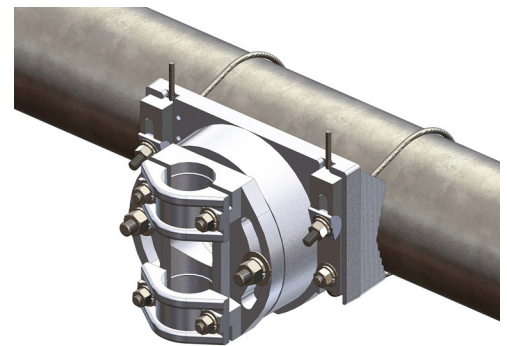

CAN-BRAC UNIVERSAL SIGNAL ASSEMBLY

OVERVIEW

The Patented CAN-BRAC Universal is the latest in our customer proven line of CAN-BRAC signal brackets. The CAN-BRAC Universal is made of primary grade aluminum alloy designed for maximum strength, corrosion resistance and ductility. The CAN-BRAC Universal installs on a mast-arm or pole up to a 96" in diameter using two stainless steel cables that act in unison to provide a secondary safety.

Designed for easy install, the signal hub assembly detaches from the CAN-BRAC assembly for direct attachment to the signal via an extruded tube, not requiring additional specialized tools or tricky torque specs. Standard SAE wrenches are all you need to install. No need for a helping hand or second wrench when tightening the cable. It's so easy, all you need to do is install it and forget it.

FEATURES—CAN-BRAC UNIVERSAL

- Quick and simple installation
- Full stainless steel hardware
- Dual stainless steel cables for security
- Fits multiple signal configurations: vertical, horizontal, 1-way, 2-way and cluster
- Ships fully assembled and requires no special tools for installation

PART NUMBER	DESCRIPTION
CUL-348VN	CAN-BRAC Universal Signal, 3 Section (48" Cable) Nipple Nut
CUL-448VN	CAN-BRAC Universal Signal, 4 Section (48" Cable) Nipple Nut
CUL-548VN	CAN-BRAC Universal Signal, 5 Section (48" Cable) Nipple Nut
CUL-396VN	CAN-BRAC Universal Signal, 3 Section (96" Cable) Nipple Nut
CUL-496VN	CAN-BRAC Universal Signal, 4 Section (96" Cable) Nipple Nut
CUL-596VN	CAN-BRAC Universal Signal, 5 Section (96" Cable) Nipple Nut
VANBRAC	CAN-BRAC Universal Signal Van-Brac
CBL-300VN	CAN-BRAC Band 3 Section Vertical Nipple
CBL-400VN	CAN-BRAC Band 4 Section Vertical Nipple
CBL-500VN	CAN-BRAC Band 5 Section Vertical Nipple
CCL-300VN	CAN-BRAC Clamp, 3 Section Vertical Nipple
CCL-400VN	CAN-BRAC Clamp, 4 Section Vertical Nipple
CCL-500VN	CAN-BRAC Clamp, 5 Section Vertical Nipple