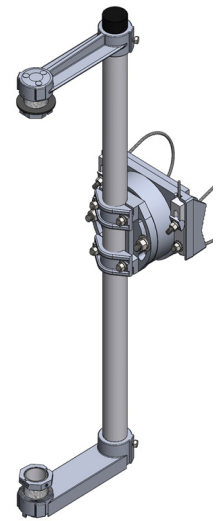

CAN-BRAC UNIVERSAL SIGNAL ASSEMBLY

ORDERING INFORMATION

SPECIFICATIONS

Finish: Cast aluminum
Material: Primary grade aluminum
Colors: Available as required. Please visit our paint page for colors.

PART NUMBER	DESCRIPTION
CUL-348VN	CAN-BRAC Universal Signal, 3 Section (48" Cable) Nipple Nut
CUL-448VN	CAN-BRAC Universal Signal, 4 Section (48" Cable) Nipple Nut
CUL-548VN	CAN-BRAC Universal Signal, 5 Section (48" Cable) Nipple Nut
CUL-396VN	CAN-BRAC Universal Signal, 3 Section (96" Cable) Nipple Nut
CUL-496VN	CAN-BRAC Universal Signal, 4 Section (96" Cable) Nipple Nut
CUL-596VN	CAN-BRAC Universal Signal, 5 Section (96" Cable) Nipple Nut
VANBRAC	CAN-BRAC Universal Signal Van-Brac
CBL-300VN	CAN-BRAC Band 3 Section Vertical Nipple
CBL-400VN	CAN-BRAC Band 4 Section Vertical Nipple
CBL-500VN	CAN-BRAC Band 5 Section Vertical Nipple
CCL-300VN	CAN-BRAC Clamp, 3 Section Vertical Nipple
CCL-400VN	CAN-BRAC Clamp, 4 Section Vertical Nipple
CCL-500VN	CAN-BRAC Clamp, 5 Section Vertical Nipple

NOTE: For horizontal orientation add suffix "H" to part # in place of V and for TRI BOLT add suffix "T" in place of N when ordering additional options available including custom cable lengths. Band sold separately Contact Sales for more details

SUPPORT & WARRANTY

We believe so much in the quality of our products that we offer an industry leading support and warranty program, five years of warranty from date of initial purchase. If it breaks on installation we will replace it, no questions asked.