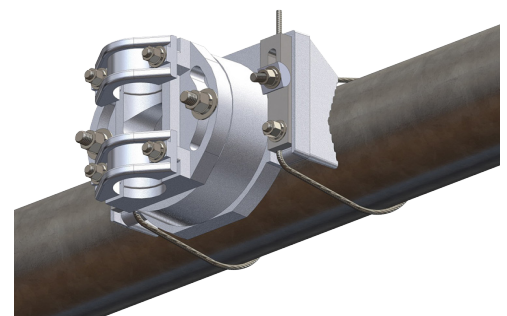

CAN-BRAC UNIVERSAL SIGNAL ASSEMBLY

OVERVIEW

The Patented CAN-BRAC Universal is the latest in our customer proven line of CAN-BRAC signal brackets. The CAN-BRAC Universal is made of primary grade aluminum alloy designed for maximum strength, corrosion resistance and ductility. The CAN-BRAC Universal installs on a mast-arm or pole up to a 96" in diameter using two stainless steel cables that act in unison to provide a secondary safety.

Designed for easy install, the signal hub assembly detaches from the CAN-BRAC assembly for direct attachment to the signal via an extruded tube, not requiring additional specialized tools or tricky torque specs. Standard SAE wrenches are all you need to install. No need for a helping hand or second wrench when tightening the cable. It's so easy, all you need to do is install it and forget it.

FEATURES—CAN-BRAC UNIVERSAL

- Quick and simple installation
- Full stainless steel hardware
- Dual stainless steel cables for security
- Fits multiple signal configurations: vertical, horizontal, 1-way, 2-way and cluster
- Ships fully assembled and requires no special tools for installation

PART NUMBER	DESCRIPTION
CUL-348VN	CAN-BRAC Universal Signal, 3 Section (48" Cable) Nipple Nut
CUL-448VN	CAN-BRAC Universal Signal, 4 Section (48" Cable) Nipple Nut
CUL-548VN	CAN-BRAC Universal Signal, 5 Section (48" Cable) Nipple Nut
CUL-396VN	CAN-BRAC Universal Signal, 3 Section (96" Cable) Nipple Nut
CUL-496VN	CAN-BRAC Universal Signal, 4 Section (96" Cable) Nipple Nut
CUL-596VN	CAN-BRAC Universal Signal, 5 Section (96" Cable) Nipple Nut
VANBRAC	CAN-BRAC Universal Signal Van-Brac
CBL-300VN	CAN-BRAC Band 3 Section Vertical Nipple
CBL-400VN	CAN-BRAC Band 4 Section Vertical Nipple
CBL-500VN	CAN-BRAC Band 5 Section Vertical Nipple
CCL-300VN	CAN-BRAC Clamp, 3 Section Vertical Nipple
CCL-400VN	CAN-BRAC Clamp, 4 Section Vertical Nipple
CCL-500VN	CAN-BRAC Clamp, 5 Section Vertical Nipple