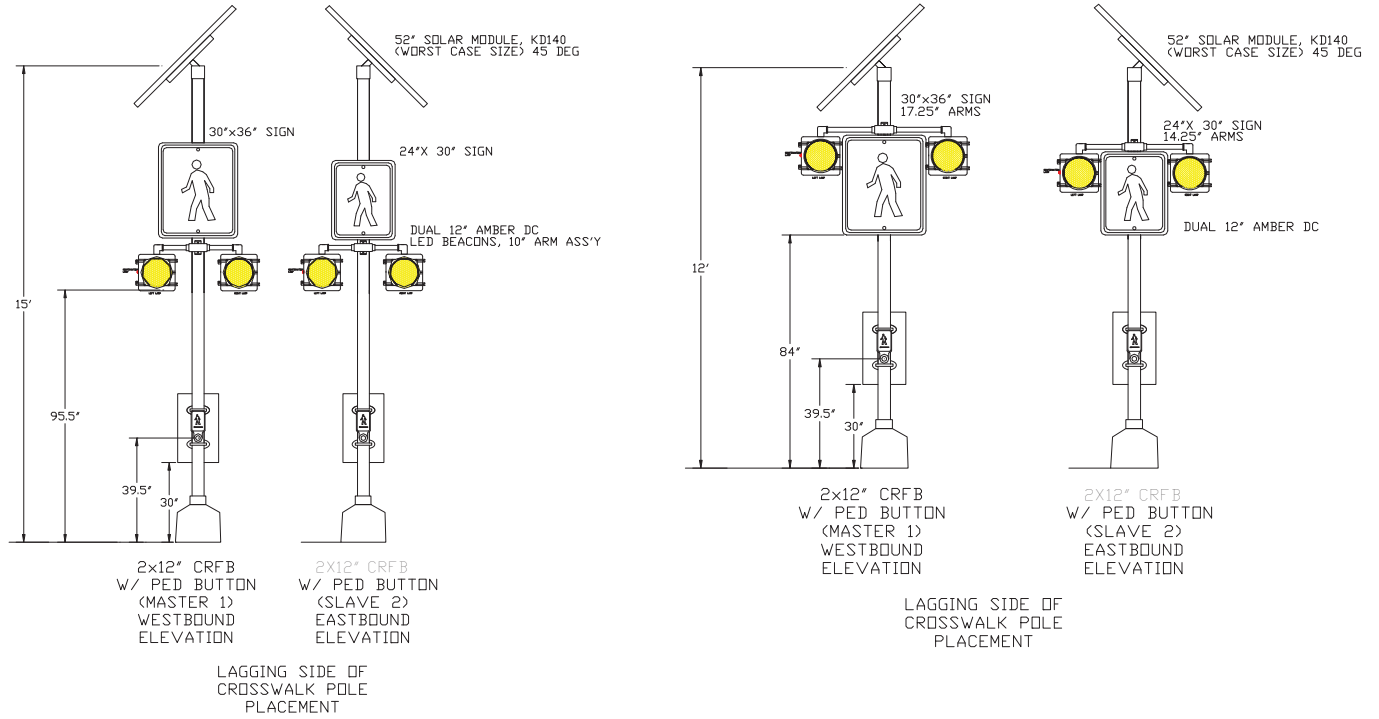

Solar PED-X Circular Rapid Flash Beacon (CRFB) Wireless Crosswalk Solar Flasher System with Data Collection and Cellular Modem Package

Solar Traffic Controls, L.L.C.
1930 E. 3rd Street #21
Tempe, AZ 85381
Tel: 1-480-449-0222
www.solar-traffic-controls.com