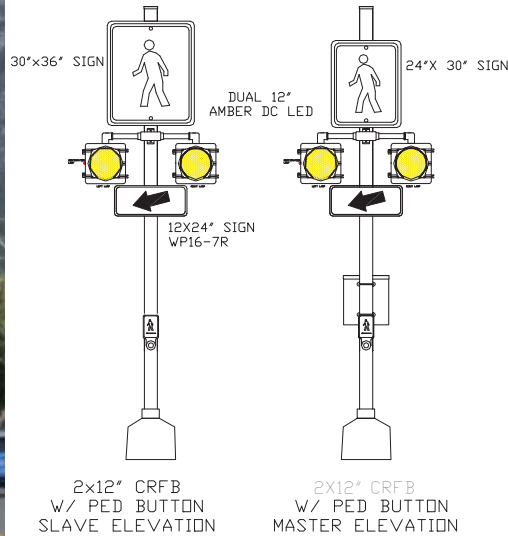

AC Powered Crosswalk Rectangular Rapid Flash Beacon (RRFB) and Circular Rapid Flash Beacons (CRFB) Control Units with Data Logging and Modem

Solar Traffic Controls, L.L.C.

1930 E. 3rd Street #21

Tempe, AZ 85281